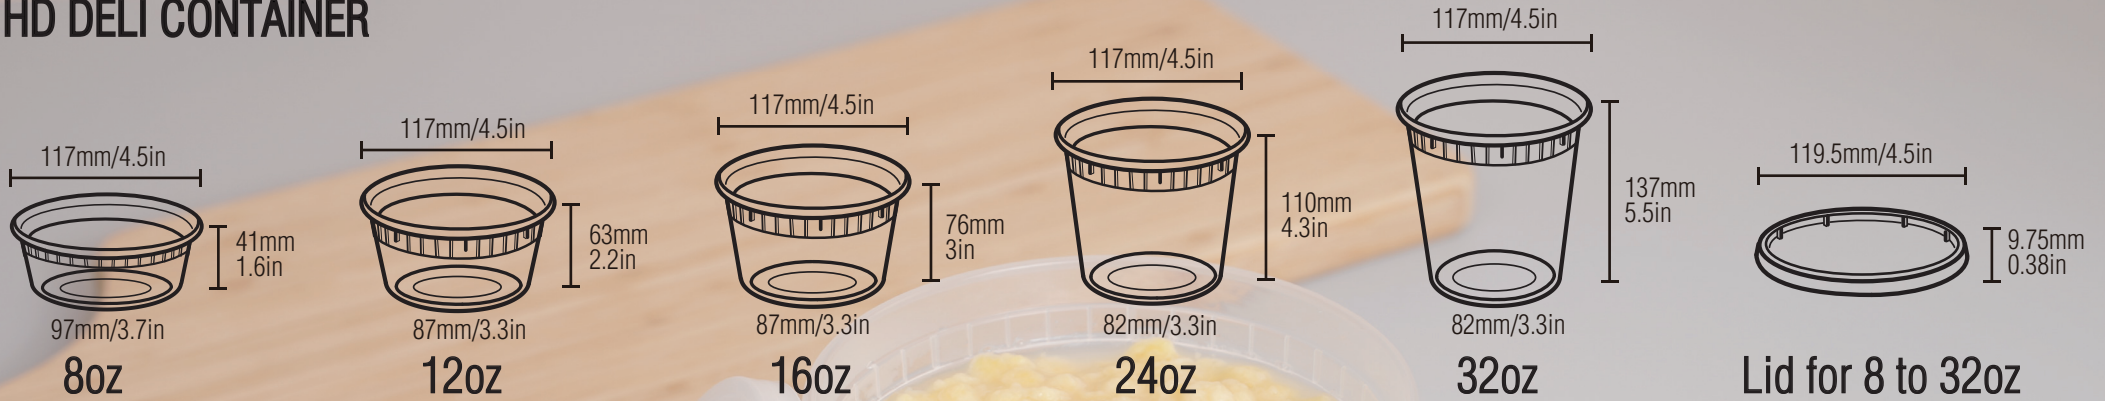

HEAVY DUTY DELI CONTAINER

STAR LIGHT
PACKAGING

Tel: +86 137 7054 0336
Email: wyen@slp-tec.com
Website: www.slp-tec.com

HD DELI CONTAINER