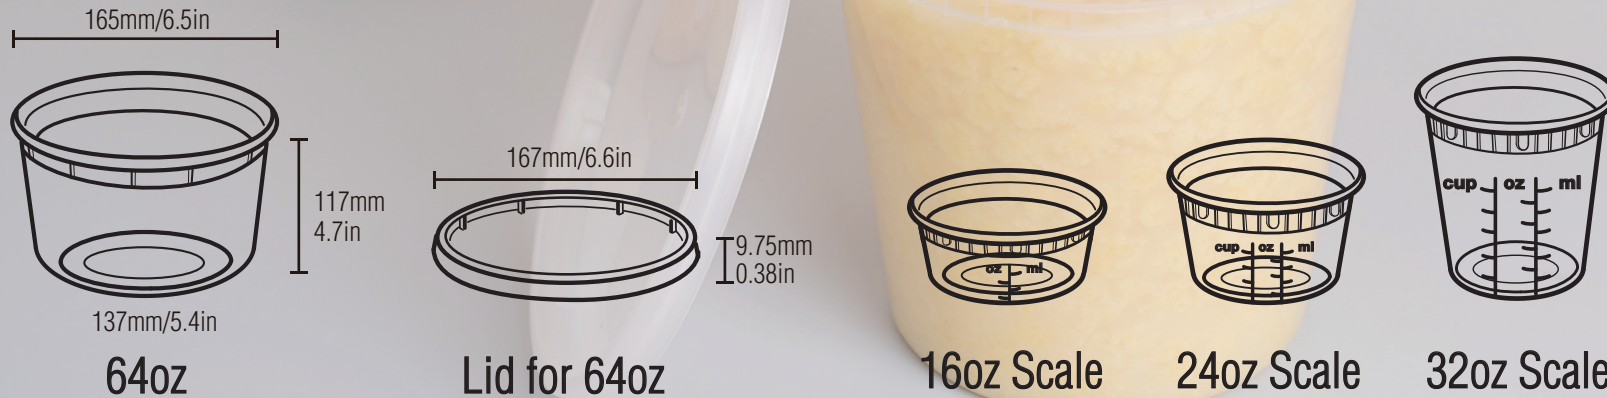

EXTRA HD DELI CONTAINER WITH SCALE